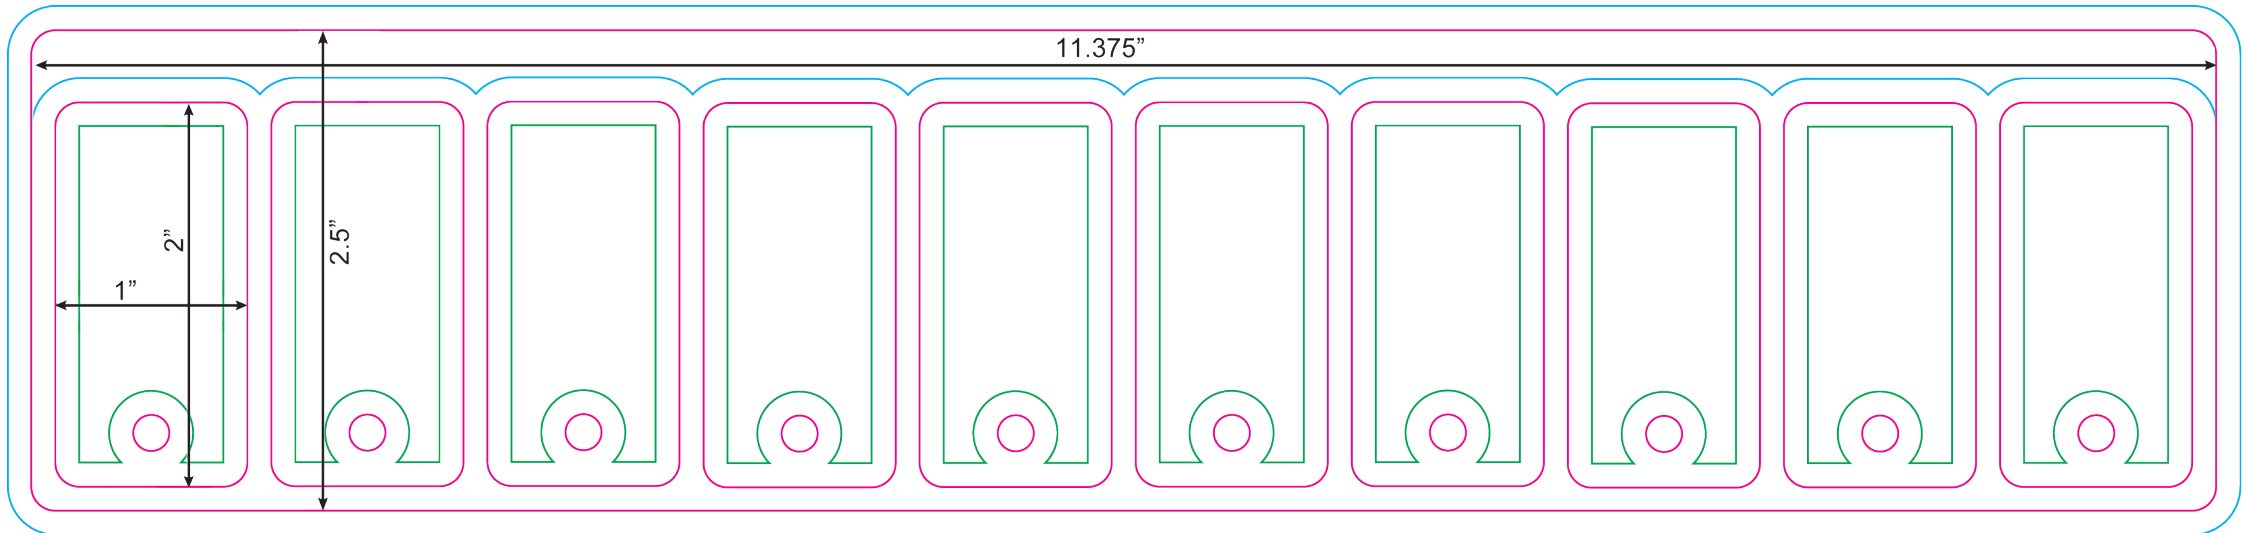

10 - UP KEY TAGS

Keytag Size: 1" x 2"

Final Trim Size: 11.375" x 2.5"

COLOR KEY:

 Safe Line - if your text or important art is outside this line, it may get clipped off.

 Cut Line - if your art or colored area passes or touches the edges of this line, it should also extend to the "bleed line"

 Bleed Line - it is very important that the colored background area stretch to this line on every side

Front

Back