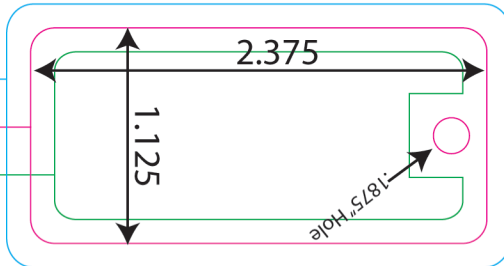

1 Key Tag

Final trim size: 2.375" X 1.125"

COLOR KEY:

Safe Line - if your text or important art is outside this line, it may get clipped off.

Cut Line - if your art or colored area passes or touches the edges of this line, it should also extend to the "bleed line"

Bleed Line - it is very important that the colored background area stretch to this line on every side.

Bleed Area
Actual Size
Safe Zone

FOLD ON DOTTED LINE TO VIEW ORIENTATION OF FRONT TO BACK

2.3750 BY 1.125

Bleed Line .125

Finished Cut Line

Safe Line .125

FRONT

Bleed Line .125

Finished Cut Line

Safe Line .125

BACK