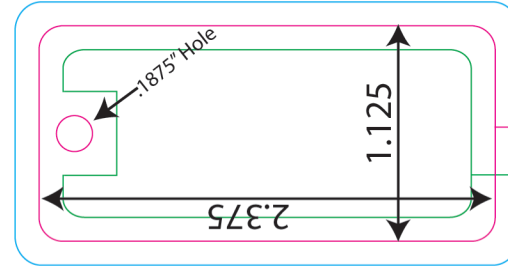

1 Key Tag

Final trim size: 2.375" X 1.125"

COLOR KEY:

Safe Line - if your text or important art is outside this line, it may get clipped off.

Cut Line - if your art or colored area passes or touches the edges of this line, it should also extend to the "bleed line"

Bleed Line - it is very important that the colored background area stretch to this line on every side.

Bleed Area
Actual Size
Safe Zone

FOLD ON DOTTED LINE TO VIEW ORIENTATION OF FRONT TO BACK

2.3750 BY 1.125

Bleed Line .125

Finished Cut Line

Safe Line .125

FRONT

Bleed Line .125

Finished Cut Line

Safe Line .125

BACK