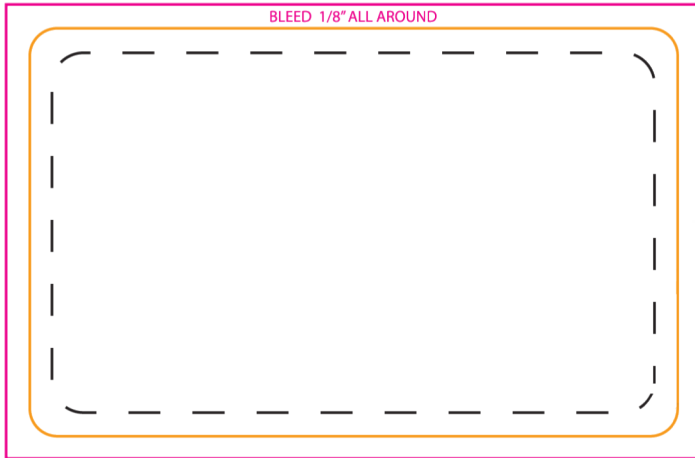

COLOR KEY:

■ ■ ■ ■ Safe Zone - if your text or important art is outside this line, it may get clipped off.

▬ Card Trim Line - if your art or colored area passes the edges of this line, it should also extend to the "bleed" line

▬ Bleed Line - it is very important that the colored background area stretch to this line on every side

FRONT

BACK

1/2" Mag Stripe

5/16" Mag Stripe

Scratch-Off / Barcode (both can be moved as needed)

Luggage Tag / ID Card Lanyard Slot