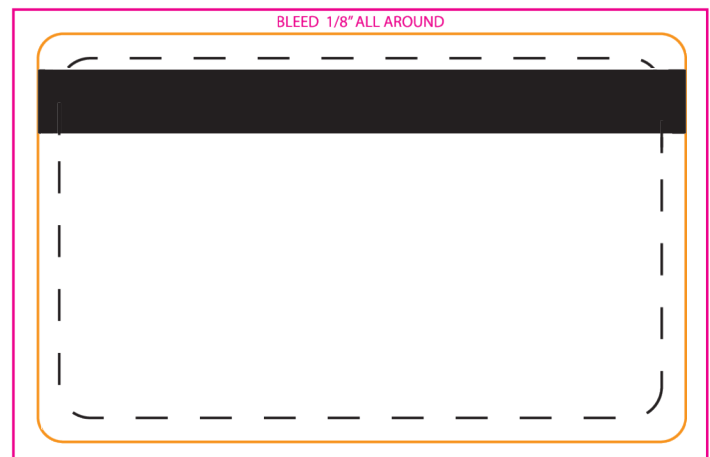

COLOR KEY:

■ ■ ■ ■ Safe Zone - if your text or important art is outside this line, it may get clipped off.

▬ Card Trim Line - if your art or colored area passes the edges of this line, it should also extend to the "bleed" line

▬ Bleed Line - it is very important that the colored background area stretch to this line on every side

FRONT

BACK

1/2" Mag Stripe

5/16" Mag Stripe

Scratch-Off / Barcode (both can be moved as needed)

Luggage Tag / ID Card Lanyard Slot