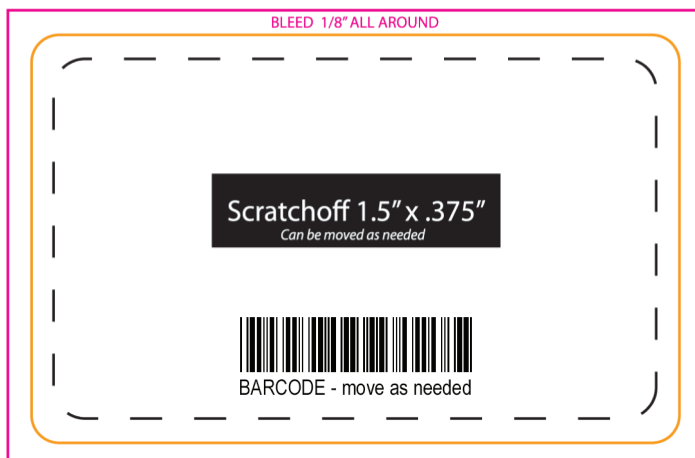

COLOR KEY:

■ ■ ■ ■ Safe Zone - if your text or important art is outside this line, it may get clipped off.

▬ Card Trim Line - if your art or colored area passes the edges of this line, it should also extend to the "bleed" line

▬ Bleed Line - it is very important that the colored background area stretch to this line on every side

FRONT

BACK

1/2" Mag Stripe

5/16" Mag Stripe

Scratch-Off / Barcode (both can be moved as needed)

Luggage Tag / ID Card Lanyard Slot