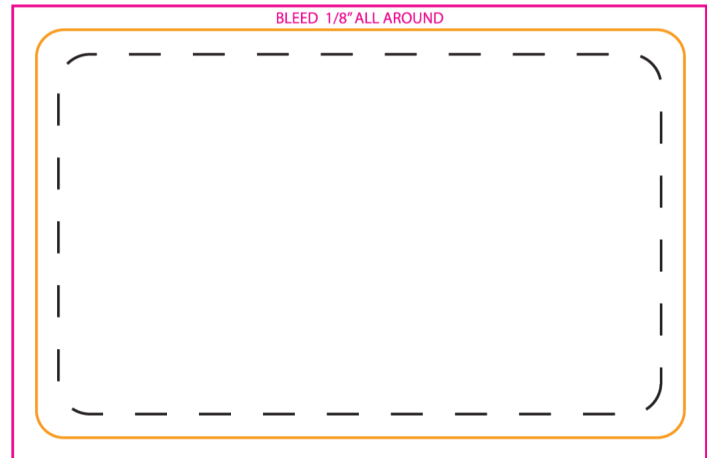

COLOR KEY:

■ ■ ■ ■ Safe Zone - if your text or important art is outside this line, it may get clipped off.

▬ Card Trim Line - if your art or colored area passes the edges of this line, it should also extend to the "bleed" line

▬ Bleed Line - it is very important that the colored background area stretch to this line on every side

FRONT

BACK

1/2" Mag Stripe

5/16" Mag Stripe

Scratch-Off / Barcode (both can be moved as needed)

Luggage Tag / ID Card Lanyard Slot