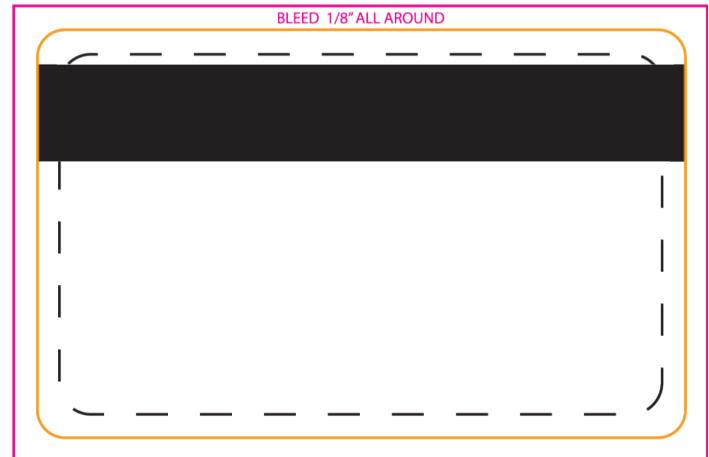

COLOR KEY:

■ ■ ■ ■ Safe Zone - if your text or important art is outside this line, it may get clipped off.

▬ Card Trim Line - if your art or colored area passes the edges of this line, it should also extend to the "bleed" line

▬ Bleed Line - it is very important that the colored background area stretch to this line on every side

FRONT

1/2" Mag Stripe

BACK

5/16" Mag Stripe