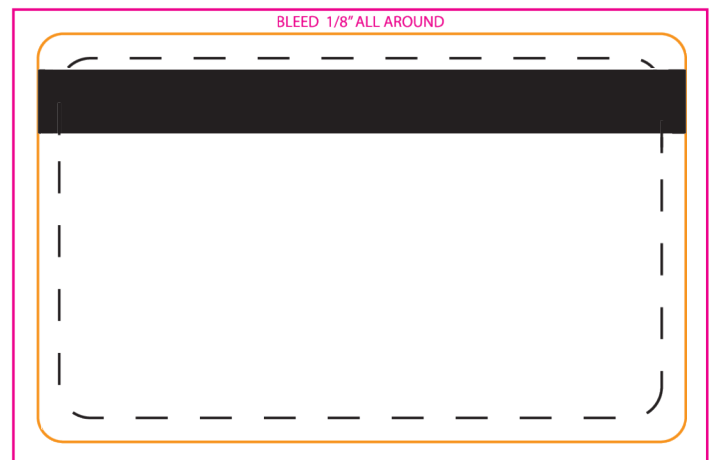

**COLOR KEY:**

■ ■ ■ ■ **Safe Zone** - if your text or important art is outside this line, it may get clipped off.

▬ **Card Trim Line** - if your art or colored area passes the edges of this line, it should also extend to the "bleed" line

▬ **Bleed Line** - it is very important that the colored background area stretch to this line on every side

**FRONT**

**BACK**

**Scratch-Off** (can be moved as needed)

**5/16" Mag Stripe**

**Barcode** (can be moved as needed)

**QR code** (can be moved as needed)