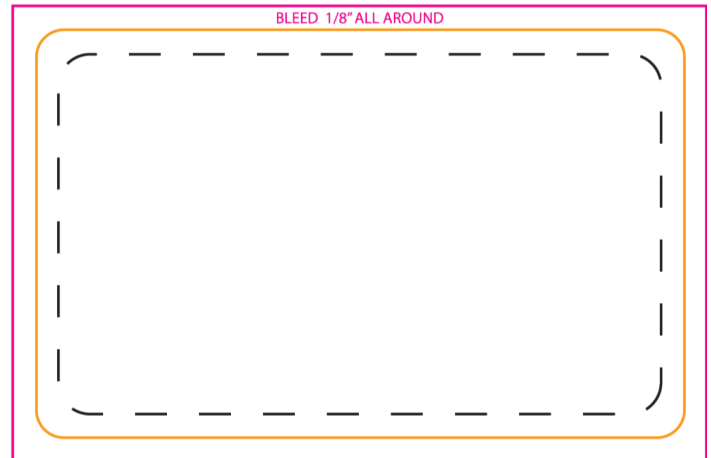

**COLOR KEY:**

■ ■ ■ ■ **Safe Zone** - if your text or important art is outside this line, it may get clipped off.

▬ **Card Trim Line** - if your art or colored area passes the edges of this line, it should also extend to the "bleed" line

▬ **Bleed Line** - it is very important that the colored background area stretch to this line on every side

**FRONT**

**BACK**

**Scratch-Off** (can be moved as needed)

**5/16" Mag Stripe**

**Barcode** (can be moved as needed)

**QR code** (can be moved as needed)