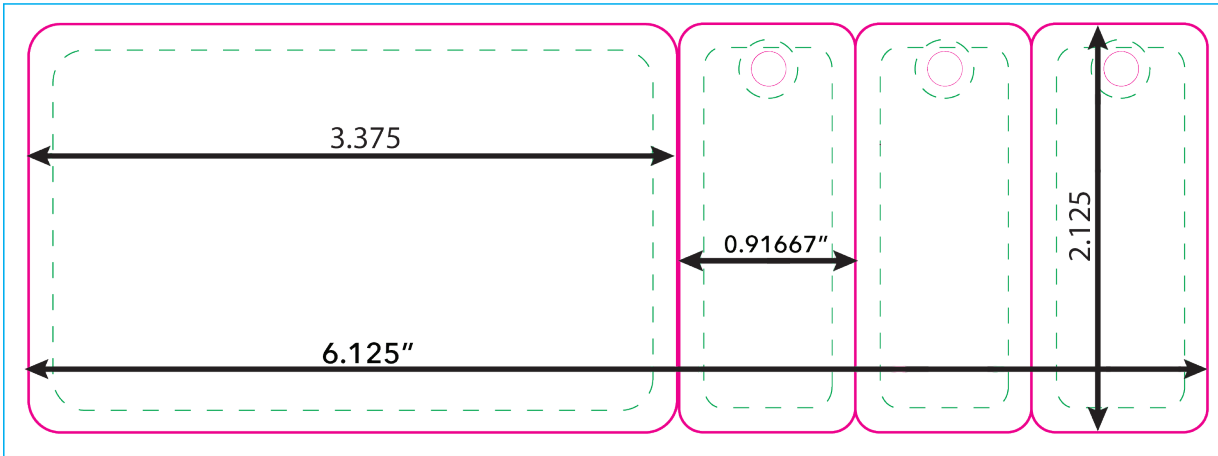

# Card Plus 3 Key Tags

Final Trim Size: 6.125" x 2.125"

Card Size: 3.375" x 2.125"

Key Tags Size: .91667" x 2.125"

COLOR KEY:

 Safe Line - if your text or important art is outside this line, it may get clipped off.

 Cut Line - if your art or colored area passes or touches the edges of this line, it should also extend to the "bleed line"

 Bleed Line - it is very important that the colored background area stretch to this line on every side

## Front

Bleed Area

Actual Size

Safe Zone