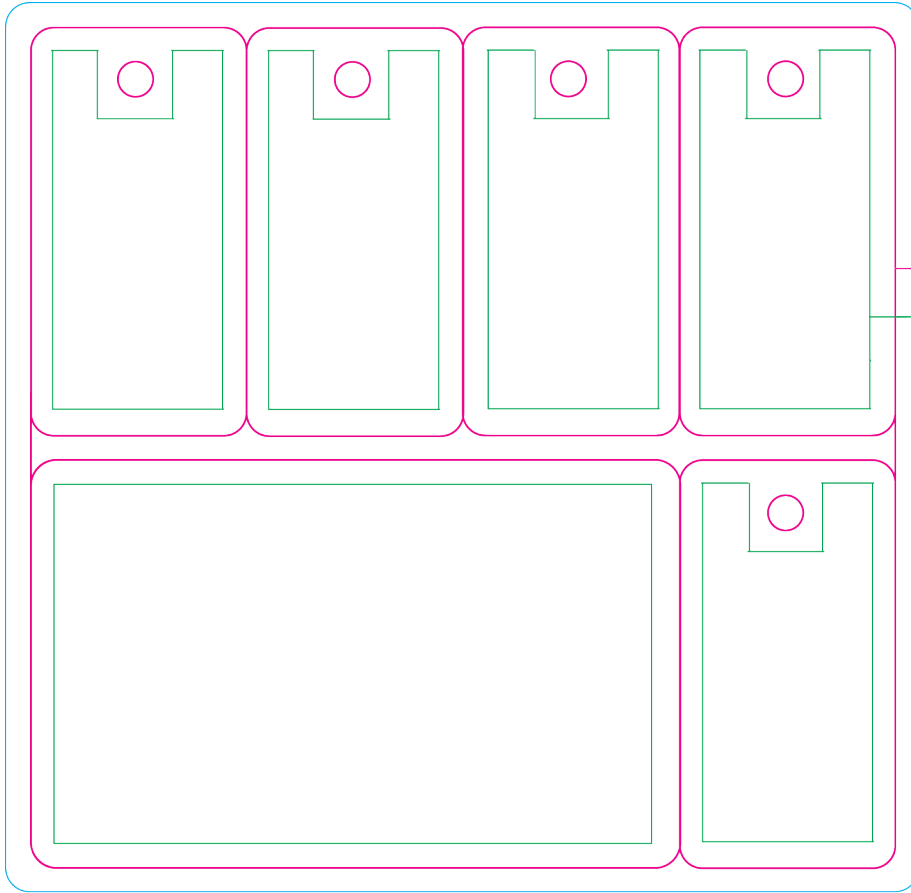

Final Trim Size: 4.5" x 4.375"

Card Size: 3.375" x 2.125"

Key Tags Size: 2.125" x 1.125"

COLOR KEY:

 **Safe Line** - if your text or important art is outside this line, it may get clipped off.

 **Cut Line** - if your art or colored area passes or touches the edges of this line, it should also extend to the "bleed line"

 **Bleed Line** - it is very important that the colored background area stretch to this line on every side

FRONT

Bleed Line .125

Finished Cut Line

Safe Line .125

Bleed Area
Actual Size
Safe Zone

BACK