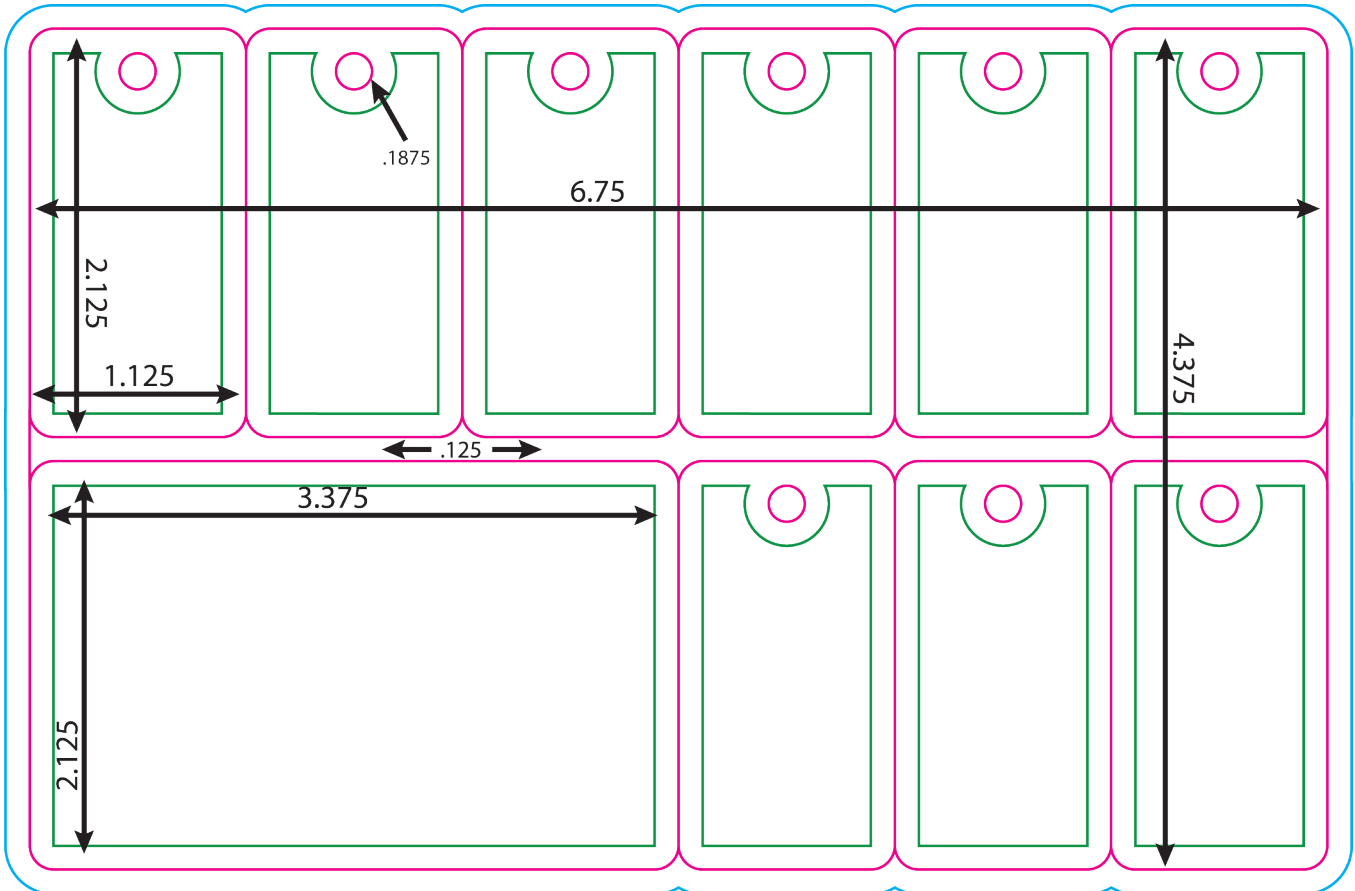

COLOR KEY:

 Safe Line - if your text or important art is outside this line, it may get clipped off.

 Cut Line - if your art or colored area passes or touches the edges of this line, it should also extend to the "bleed line"

 Bleed Line - it is very important that the colored background area stretch to this line on every side

Front

Back