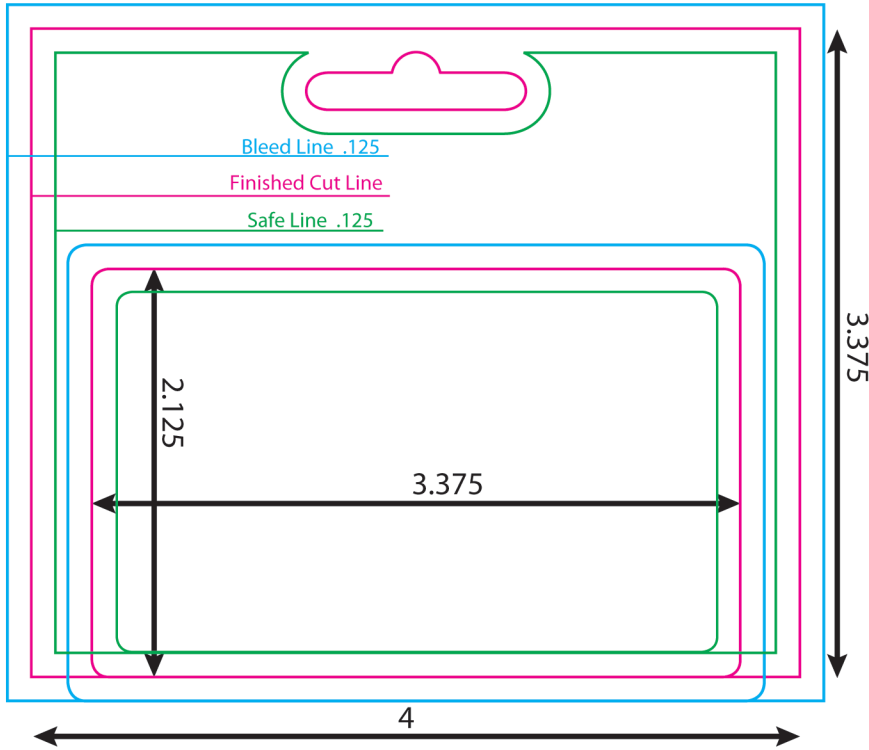

Hanging Gift Card

Final Trim Size: 3.375" x 4"

Card Size: 3.375" x 2.125"

COLOR KEY:

Safe Line - if your text or important art is outside this line, it may get clipped off.

Cut Line - if your art or colored area passes or touches the edges of this line, it should also extend to the "bleed line"

Bleed Line - it is very important that the colored background area stretch to this line on every side

Front

Bleed Area
Actual Size
Safe Zone

Back