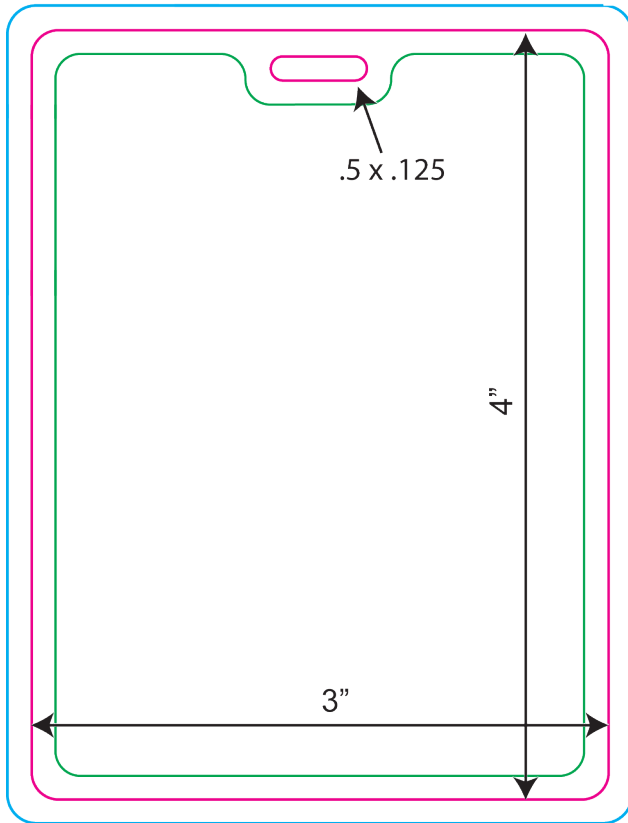

COLOR KEY:

Safe Line - if your text or important art is outside this line, it may get clipped off.

Cut Line - if your art or colored area passes or touches the edges of this line, it should also extend to the "bleed line"

Bleed Line - it is very important that the colored background area stretch to this line on every side

Bleed Area
Actual Size
Safe Zone

Front

Back