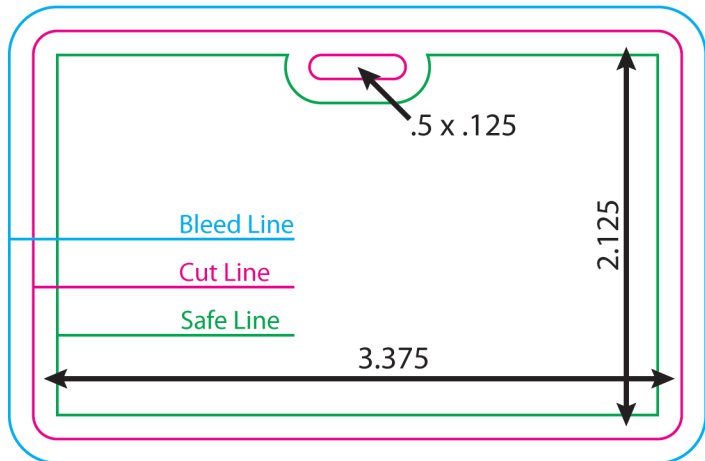

ID Badge

ID Card Size: 3.375" x 2.125"

COLOR KEY:

Safe Line - if your text or important art is outside this line, it may get clipped off.

Cut Line - if your art or colored area passes or touches the edges of this line, it should also extend to the "bleed line"

Bleed Line - it is very important that the colored background area stretch to this line on every side

Bleed Area
Actual Size
Safe Zone

Front

Back