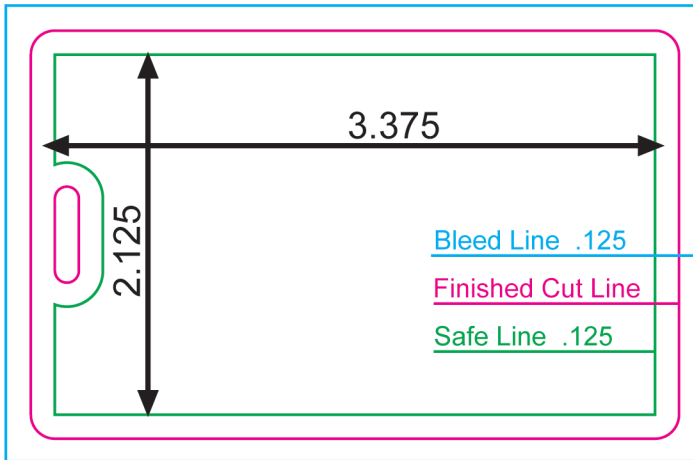

# ID Badge

ID Card Size: 3.375" x 2.125"

COLOR KEY:

Safe Line - if your text or important art is outside this line, it may get clipped off.

Cut Line - if your art or colored area passes or touches the edges of this line, it should also extend to the "bleed line"

Bleed Line - it is very important that the colored background area stretch to this line on every side

Bleed Area  
Actual Size  
Safe Zone

Front

Back