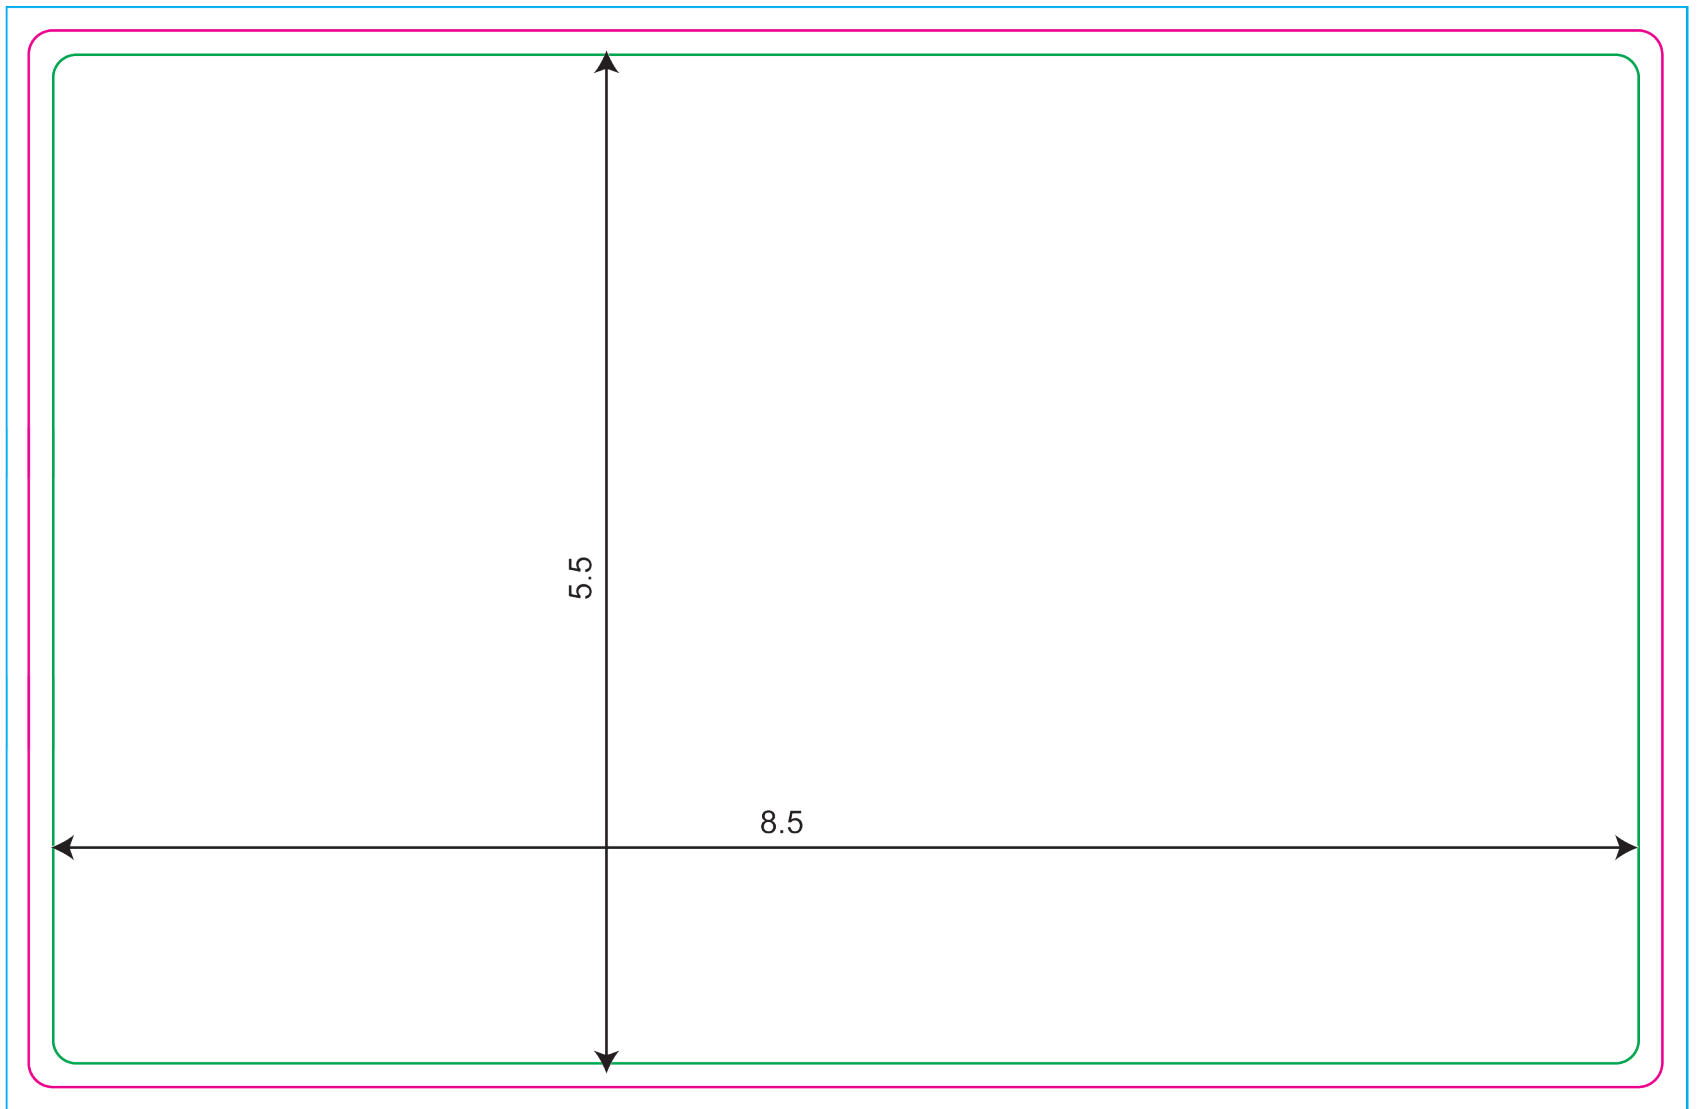

COLOR KEY:

 **Safe Line** - if your text or important art is outside this line, it may get clipped off.

 **Cut Line** - if your art or colored area passes or touches the edges of this line, it should also extend to the "bleed line"

 **Bleed Line** - it is very important that the colored background area stretch to this line on every side

Front

Back