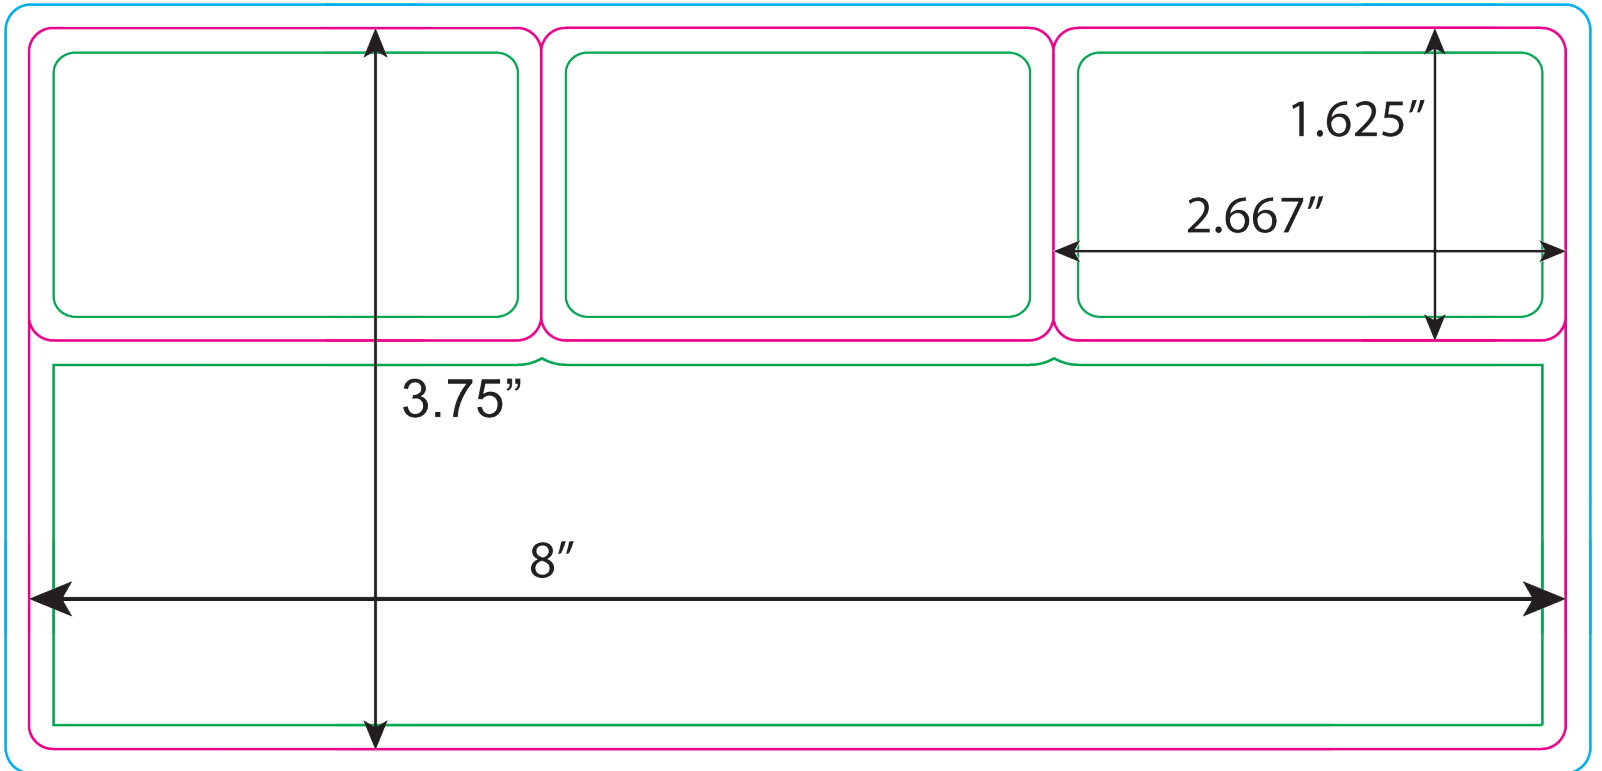

COLOR KEY:

 Safe Line - if your text or important art is outside this line, it may get clipped off.

 Cut Line - if your art or colored area passes or touches the edges of this line, it should also extend to the "bleed line"

 Bleed Line - it is very important that the colored background area stretch to this line on every side

SP271P

**Front**

**Back**