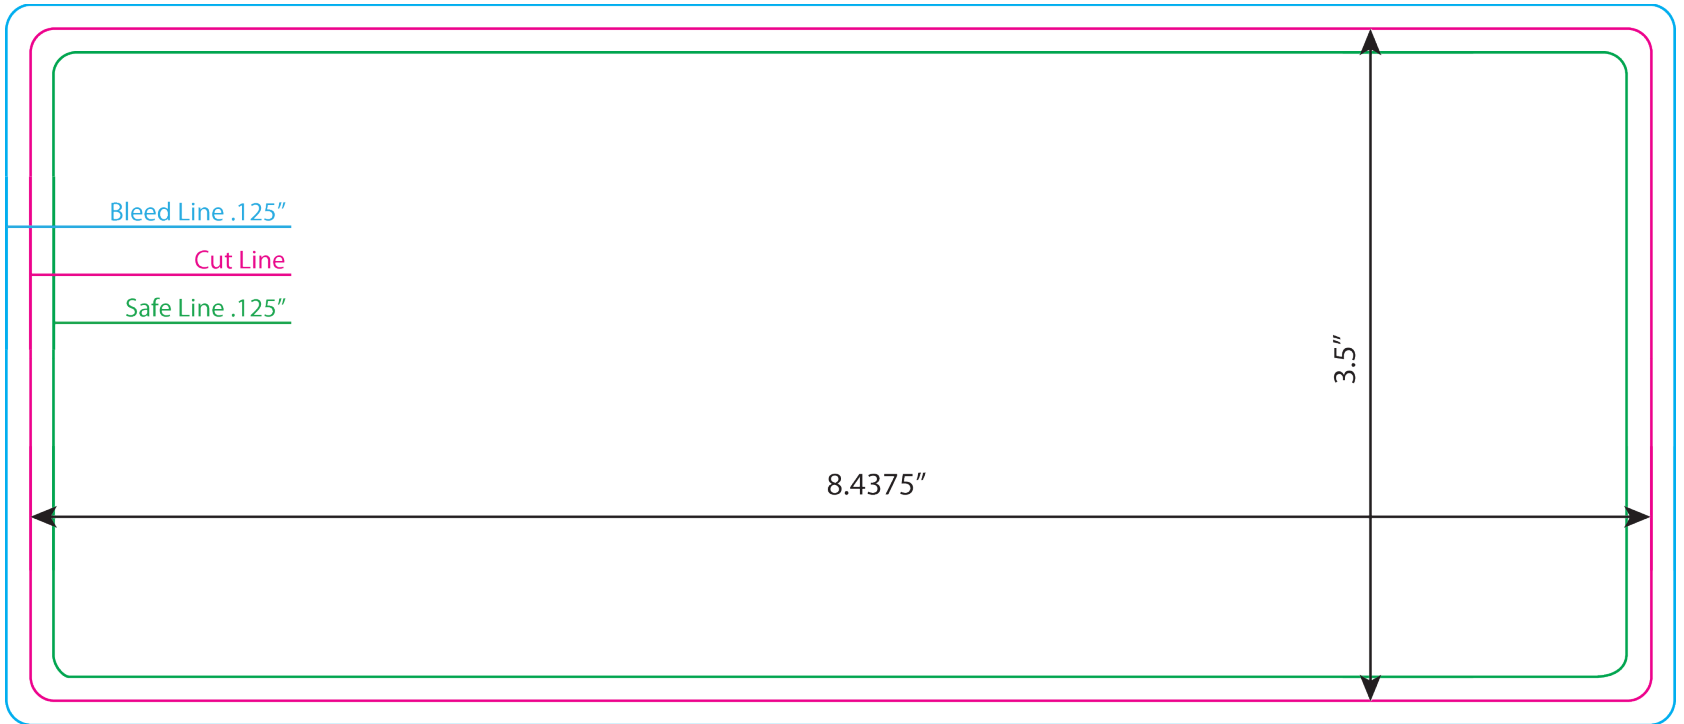

COLOR KEY:

- Safe Line** - if your text or important art is outside this line, it may get clipped off.
- Cut Line** - if your art or colored area passes or touches the edges of this line, it should also extend to the "bleed line"
- Bleed Line** - it is very important that the colored background area stretch to this line on every side

Front

Back