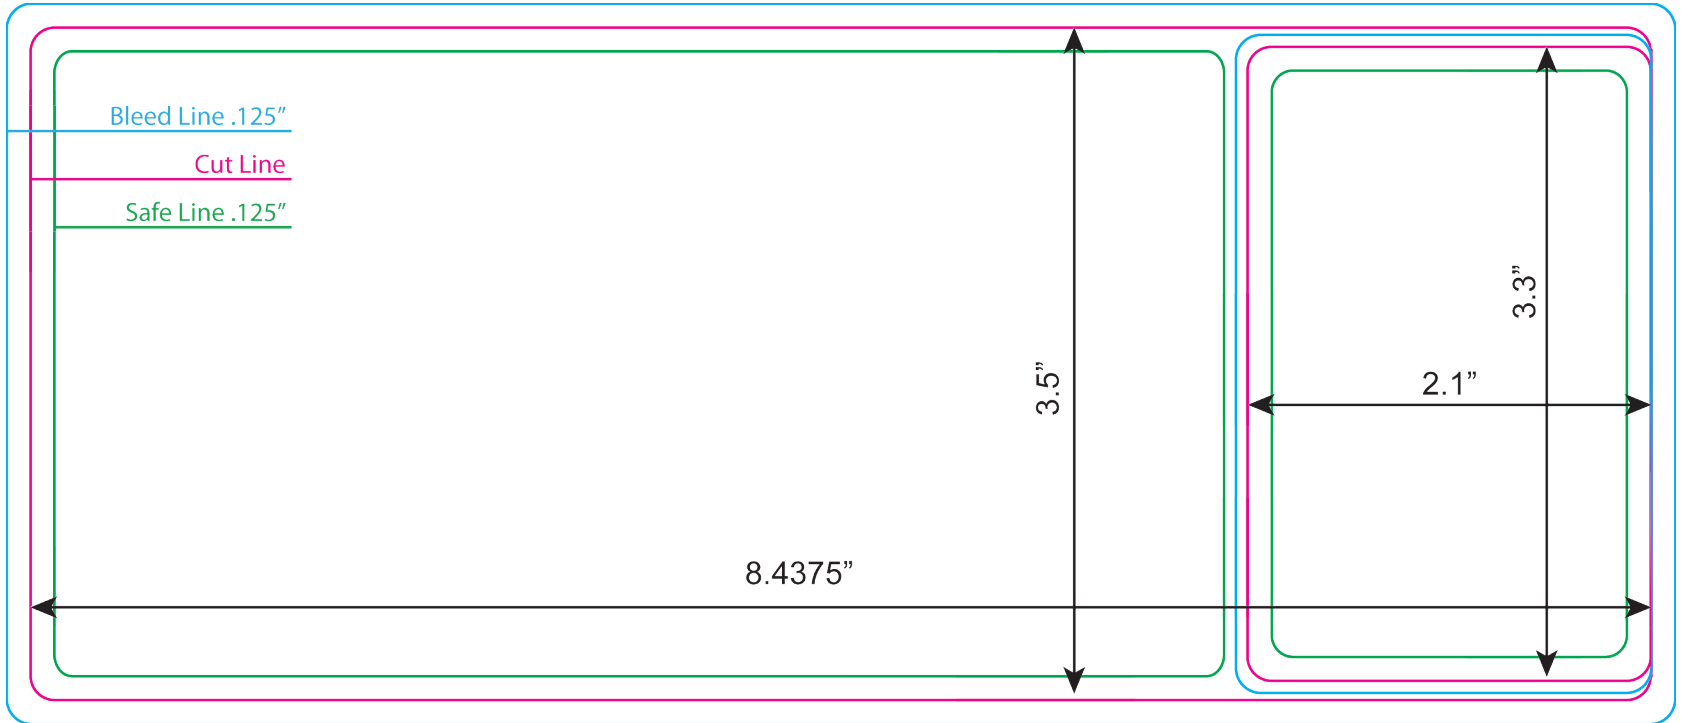

Card Size: 2.1" x 3.3"
Final Trim Size: 8.4375" x 3.5"

COLOR KEY:

- Safe Line** - if your text or important art is outside this line, it may get clipped off.
- Cut Line** - if your art or colored area passes or touches the edges of this line, it should also extend to the "bleed line"
- Bleed Line** - it is very important that the colored background area stretch to this line on every side

Front

Back