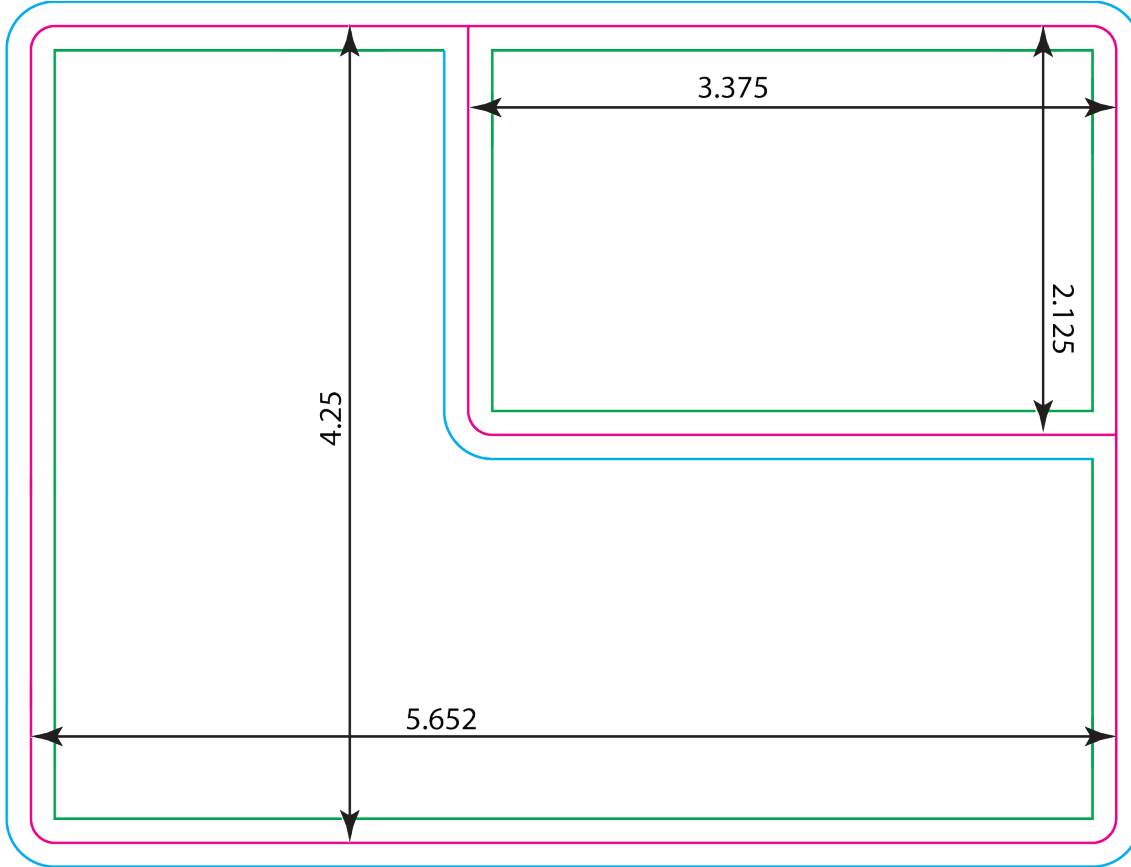

COLOR KEY:

 Safe Line - if your text or important art is outside this line, it may get clipped off.

 Cut Line - if your art or colored area passes or touches the edges of this line, it should also extend to the "bleed line"

 Bleed Line - it is very important that the colored background area stretch to this line on every side

## Front