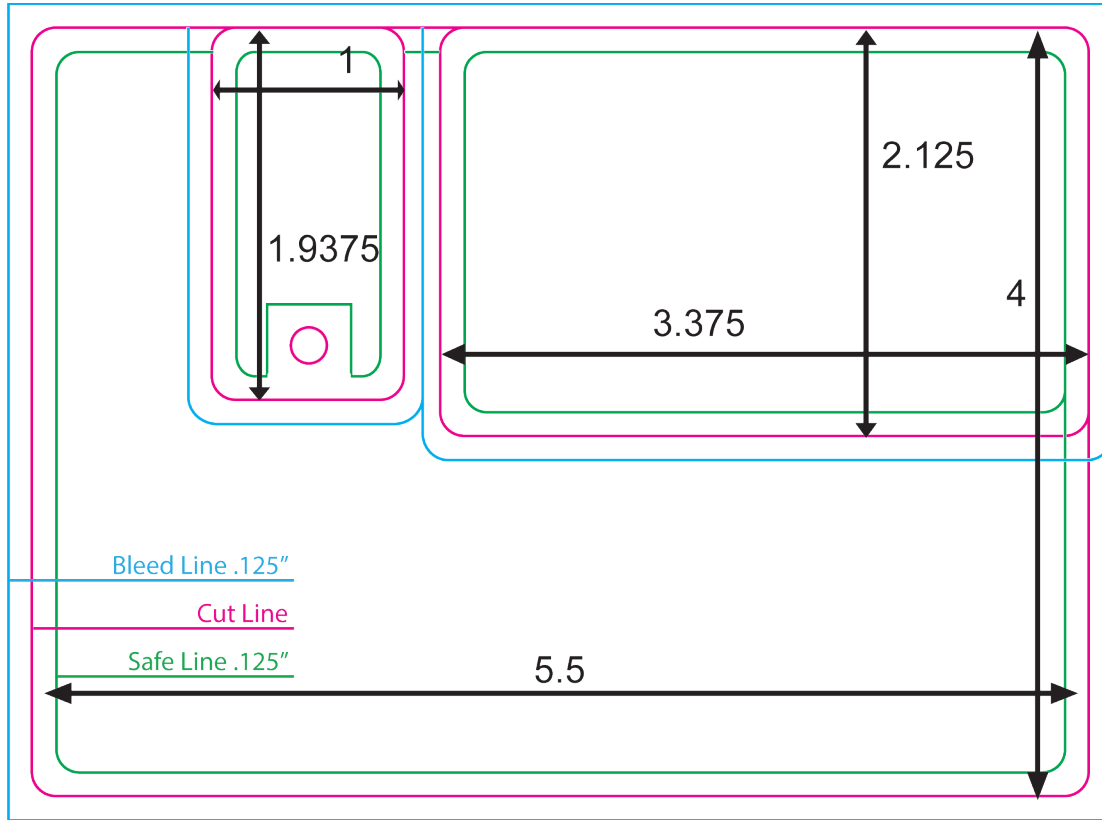

COLOR KEY:

 **Safe Line** - if your text or important art is outside this line, it may get clipped off.

 **Cut Line** - if your art or colored area passes or touches the edges of this line, it should also extend to the "bleed line"

 **Bleed Line** - it is very important that the colored background area stretch to this line on every side

Front

Back