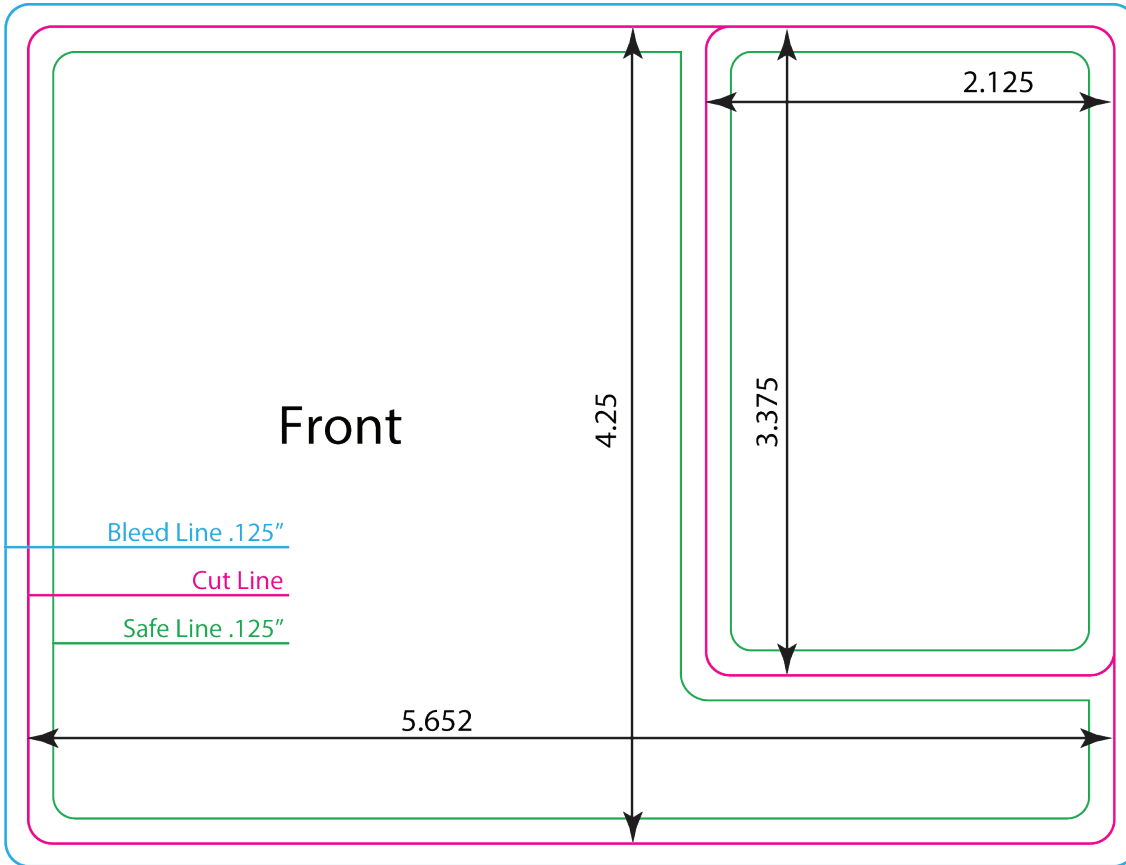

COLOR KEY:

 Safe Line - if your text or important art is outside this line, it may get clipped off.

 Cut Line - if your art or colored area passes or touches the edges of this line, it should also extend to the "bleed line"

 Bleed Line - it is very important that the colored background area stretch to this line on every side

Front

Back